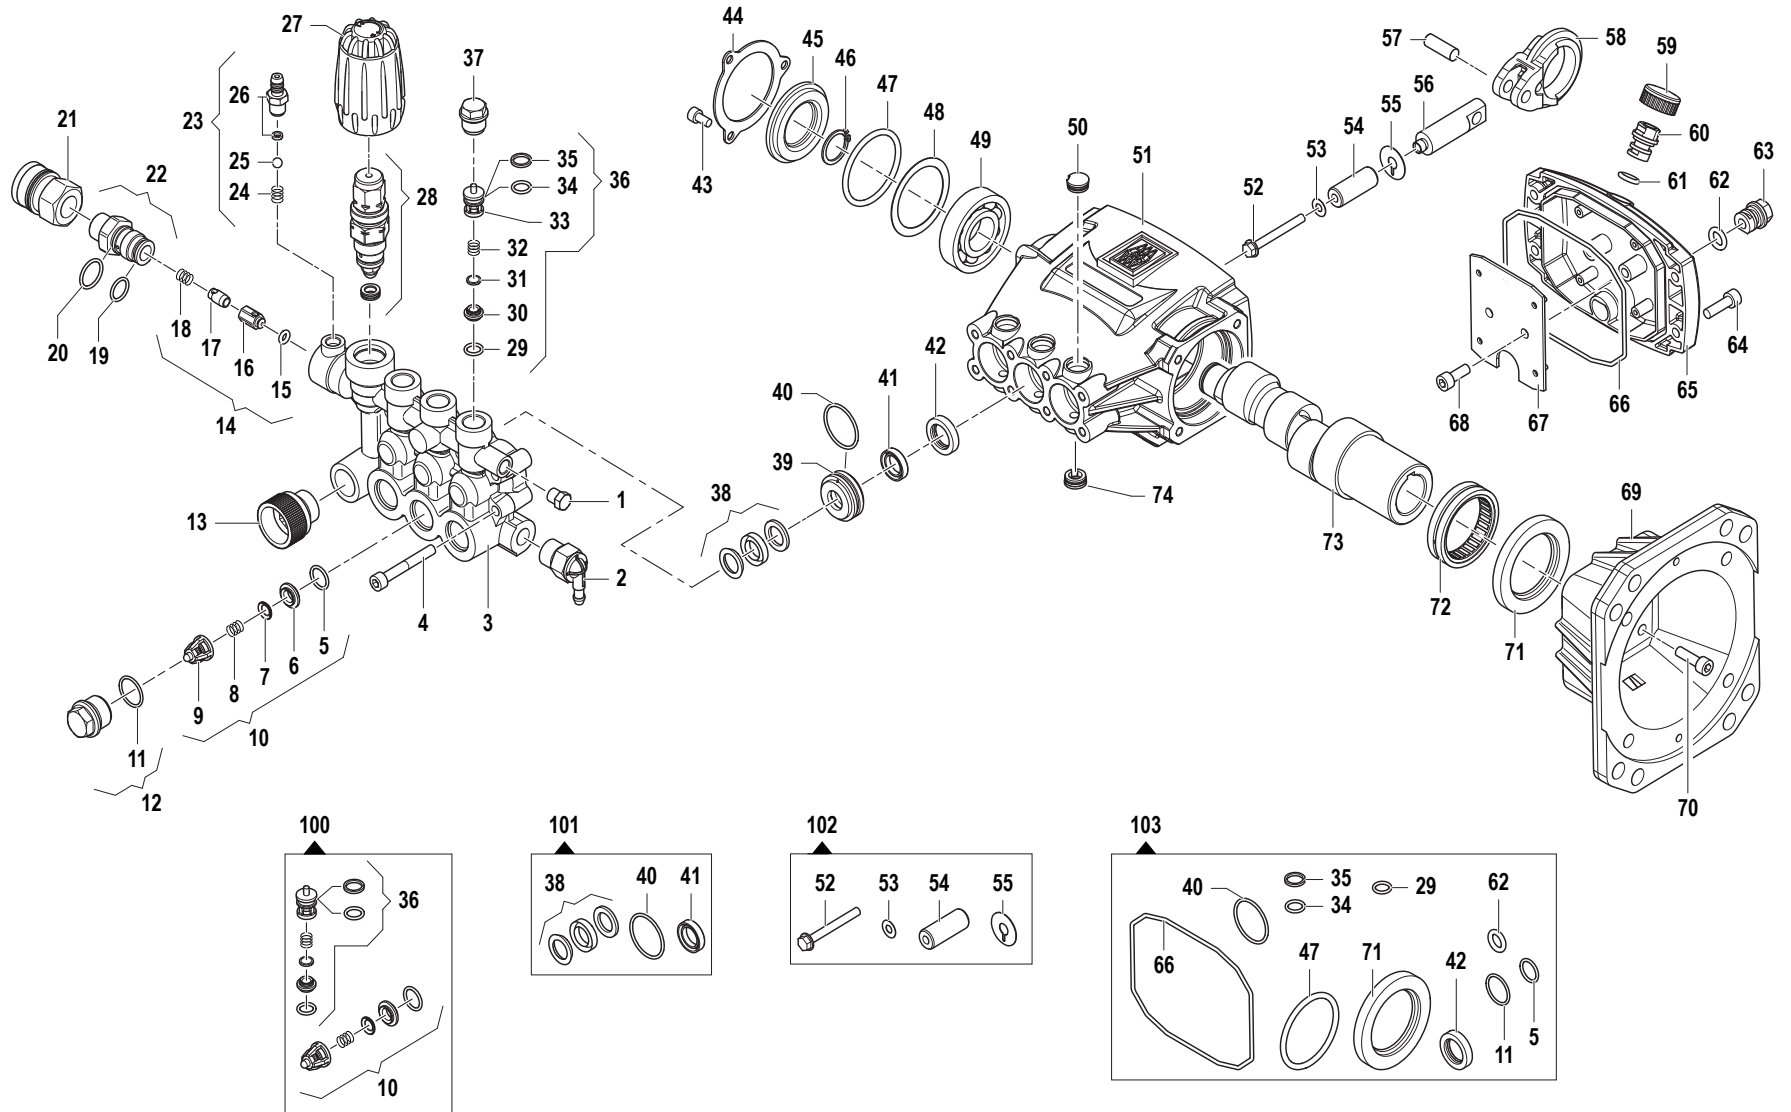

## EXPLODED VIEW

**7109267 PARTS LIST**

ITEM	PART	DESCRIPTION	QTY. Per Pump	ITEM	PART	DESCRIPTION	QTY. Per Pump
1	N/A	Cap G1/8"	1	42	N/A	Oil Seal Ø15 X 24 X 5	3
2	7110287	Thermo Valve Kit 1/4	1	43	7110293	Screw M5 x 10	3
3	N/A	Pump Manifold	1	44	7110294	Crankcase Flange	1
4	7110288	Screw M8x45	8	45	7104960	Transparent Cover	1
5	N/A	O-Ring Ø1,78 x 12,42	3	46	7110295	Outer Seger Ø20	1
6	N/A	Suction Valve Seat	3	47	7110296	O-Ring Ø3,53 X 44,04	1
7	N/A	Suction Valve	3	48	7110297	Spacer Ø41 X 51,8 X 0.5	1
8	N/A	Suction Spring	3	49	7110298	Ball Bearing Ø13 X 52 X 15	1
9	N/A	Suction Valve Cage	3	50	7110299	Cap	3
10	N/A	Suction Valve Ass. y Kit	3	51	N/A	Pump Crankcase	1
11	N/A	O-Ring Ø1,78 x 17,17	3	52	N/A	Special Screw M5 X 45	3
12	N/A	Suction Cap Kit	3	53	N/A	Washer Ø5,2 X 11,7 X 0.3	3
13	7110289	Coupling Kit 3/4-1/2"	1	54	N/A	Ceramic Bushing Ø13	3
14	N/A	Check Valve Kit	1	55	N/A	Washer	3
15	N/A	O-Ring Ø2,4 X 4,3	1	56	7110300	Piston Guide	3
16	N/A	Check Valve	1	57	7110301	Gudgeon Pin Ø8 X 25	3
17	N/A	Ejector	1	58	7110302	Con. Rod	3
18	N/A	Spring	1	59	7110303	Plug Cover	1
19	N/A	O-Ring Ø1,78 x 12,42	1	60	7110304	Breather Plug	1
20	N/A	O-Ring Ø1,78 x 15,6	1	61	7110305	O-Ring Ø2,62 X 9,13	1
21	N/A	Quick Coupler 3/8 NPT	1	62	7110306	O-Ring Ø3 X 9	1
22	7105404	Injector Body Kit 3/8 NPT	1	63	N/A	Plug	1
23	N/A	Detergent Coupling Kit	1	64	7110307	Screw M5x20	4
24	7105407	Detergent Spring	1	65	7110308	Crankcase Cover	1
25	7105408	Detergent Ball 7/32"	1	66	7110309	O-Ring Ø12 X 100	1
26	7105409	Detergent Coupling	1	67	7110310	Plate	1
27	7110290	Knob	1	68	7110311	Screw M6 X 16	1
28	7105410	Reg. Valve Kit + Seat	1	69	7110312	Flange	1
29	N/A	O-Ring Ø1,78 x 8,73	3	70	7110313	Screw M5x20	4
30	N/A	Delivery Valve Seat	3	71	7110314	Oil Seal Ø40 X 62 X 7	1
31	N/A	Delivery Valve	3	72	7110315	Roller Bearing Ø45 X 52 X 16	1
32	N/A	Delivery Spring	3	73	N/A	Eccentric Shaft 1"	1
33	N/A	Delivery Valve Cage	3	74	7110316	Drilled Cap	3
34	N/A	O-Ring Ø1,78 x 9,25	3				
35	N/A	Anti-Extr. Ring	3				
36	N/A	Delivery Valve Ass.y Kit	3				
37	7110291	Delivery Cap	3				
						<b>PUMP SERVICE KITS</b>	
38	N/A	Packing Ø13 X 20 X 4,5	3	100	7109627	Complete Valve Kit	1
39	7110292	Packing Retainer Ø13	3	101	7107528	Water Seal Kit	1
40	N/A	O-Ring Ø1,78 X 26,7	3	102	7107527	Piston Kit	1
41	N/A	Packing Ø13 X 20 X 4,5	3	103	7109628	Oil Seal Kit	1